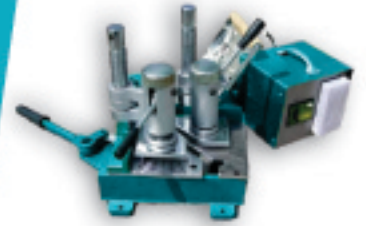

PRODUCE 12 TO 15 UPVC WINDOWS PER DAY

With Very Low Cost Machines!

Portable Manual Single Head Welding Machine With Controller

- Weight : About 21.5 Kgs.
- Power Supply : 220V Single Phase
- Temperate Control : 50 to 300 Degrees
- Inclusions : Welding Machine, Controller & Heat Plate

V Shape (top) Corner Cleaning Machine

- Weight : About 1.5 Kgs.
- Power Supply : 220V Single Phase
- Uploaded Speed : 0-1800 Rounds Per Minute

Inside Corner Cleaning Machine

- Weight : About 1.5 Kgs.
- Power Supply : 220V Single Phase
- Uploaded Speed : 0-1800 Rounds Per Minute

Outside Corner Cleaning Machine

- Weight : About 1.5 Kgs.
- Power Supply : 220V Single Phase
- Uploaded Speed : 0-1800 Rounds Per Minute

180 Degree Water Slot Machine

- Weight : About 1.5 Kgs.
- Power Supply : 220V Single Phase
- Uploaded Speed : 0-1800 Rounds Per Minute